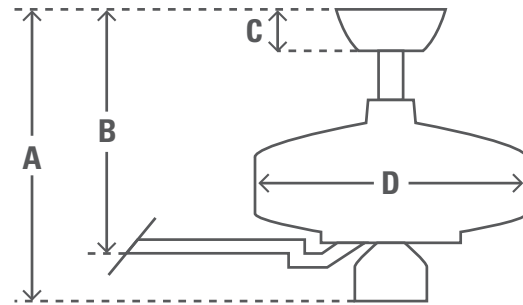

# 112cm (44") SEVILLE II

PRODUCT SPECIFICATION SHEET

Family Name                      Seville II

Model #	24037	
EAN Code	0049694240378	
Voltage	240v/50Hz	
Housing Finish	Snow White	
Blade Finishes	White/Light Oak	
Number of Blades	5	
Blade Material	Plywood	
Light Socket Type	N/A	
Bulbs	N/A	
Motor Size (mm)	172mm x 15mm	
Downrods Included	in 3"	cm 7.6
Net Weight	lbs 17.0	kg 7.7

ENERGY INFORMATION	
Airflow (m <sup>3</sup> /s)	2.16
CFM at High	4574
RPM	226
Noise Level	< 46dbA overall < 36dbA motor
Energy Use (W)	63
FAN DIMENSIONS	
	in      cm
(A) Ceiling to Bottom of Fan	13.6      34.5
(B) Ceiling to Bottom of Blade	12.2      31.0
(C) Ceiling to Bottom of Canopy	3.4      8.7
(D) Width of Fan Body	10.7      27.1