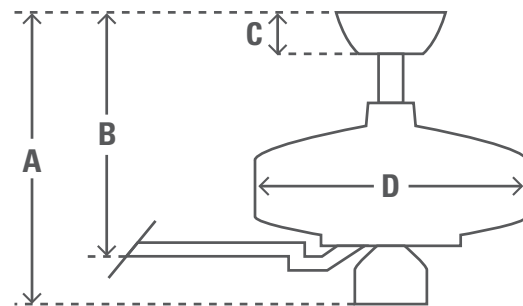

137cm (54") OUTDOOR ELEMENTS II

PRODUCT SPECIFICATION SHEET

Family Name Outdoor Elements II

Model #	24323
EAN Code	0049694243232
Voltage	240v/50Hz
Housing Finish	New Bronze
Blade Finishes	Antique Dark Wicker Plastic/ Antique Dark Plastic Palm Leaf
Number of Blades	5
Blade Material	Plastic
Light Socket Type	N/A
Bulbs	N/A

Motor Size (mm) 172mm x 20mm

Downrods Included	in	cm
	3"	7.6

Net Weight	lbs	kgs
	22.9	10.4

ENERGY INFORMATION

Airflow (m ³ /s)	2.53
CFM at High	5370
RPM	143
Noise Level	< 46dbA overall < 36dbA motor
Energy Use (W)	52

FAN DIMENSIONS

	in	cm
(A) Ceiling to Bottom of Fan	14.0	35.7
(B) Ceiling to Bottom of Blade	12.4	31.4
(C) Ceiling to Bottom of Canopy	3.7	9.4
(D) Width of Fan Body	11.5	29.2

Limited Lifetime Motor Warranty is backed by the only company with over 130 years in the fan business