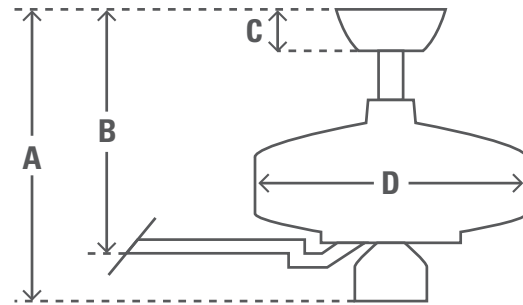

137cm (54") OUTDOOR ELEMENTS II

PRODUCT SPECIFICATION SHEET

Family Name Outdoor Elements II

Model #	24324	
EAN Code	49694243249	
Voltage	240v/50Hz	
Housing Finish	Weathered Brick	
Blade Finishes	Teak Wood	
Number of Blades	5	
Blade Material	Carved Wood	
Light Socket Type	N/A	
Bulbs	N/A	
Motor Size (mm)	172mm x 20mm	
Downrods Included	in 3"	cm 7.6
Net Weight	lbs 20.9	kgs 9.5

ENERGY INFORMATION		
Airflow (m ³ /s)	2.53	
CFM at High	5370	
RPM	143	
Noise Level	< 46dba overall < 36dba motor	
Energy Use (W)	52	
FAN DIMENSIONS		
	in	cm
(A) Ceiling to Bottom of Fan	14.0	35.7
(B) Ceiling to Bottom of Blade	12.4	31.4
(C) Ceiling to Bottom of Canopy	3.7	9.4
(D) Width of Fan Body	11.5	29.2