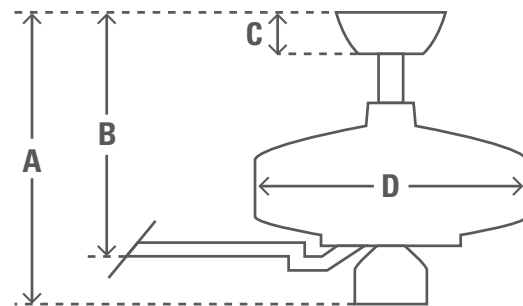

137cm (54") OUTDOOR ELEMENTS II

PRODUCT SPECIFICATION SHEET

Family Name Outdoor Elements II

| | | |
|-------------------|---------------|-------------|
| Model # | 24326 | |
| EAN Code | 0049694243263 | |
| Voltage | 240v/50Hz | |
| Housing Finish | Satin White | |
| Blade Finishes | White | |
| Number of Blades | 5 | |
| Blade Material | Plastic | |
| Light Socket Type | N/A | |
| Bulbs | N/A | |
| Motor Size (mm) | 172mm x 20mm | |
| Downrods Included | in 3" | cm 7.6 |
| Net Weight | lbs 22.8 | kgs 10.3 |

| ENERGY INFORMATION | | |
|---------------------------------|----------------------------------|------|
| Airflow (m ³ /s) | 2.86 | |
| CFM at High | 6068 | |
| RPM | 193 | |
| Noise Level | < 46dbA overall < 36dbA motor | |
| Energy Use (W) | 63 | |
| FAN DIMENSIONS | | |
| | in | cm |
| (A) Ceiling to Bottom of Fan | 14.0 | 35.7 |
| (B) Ceiling to Bottom of Blade | 12.4 | 31.4 |
| (C) Ceiling to Bottom of Canopy | 3.7 | 9.4 |
| (D) Width of Fan Body | 11.5 | 29.2 |