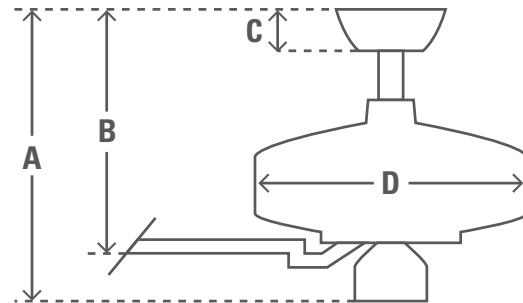

Number of Blades 5

Blade Material Plywood

Light Socket Type N/A

Bulbs N/A

Motor Size (mm) 172mm x 15mm

Downrods Included	in	cm
	3"	7.6

Net Weight	lbs	kg
	16.5	7.5

ENERGY INFORMATION

Airflow (m³/s) 2.40

CFM at High 5089

RPM 183

Noise Level < 46dbA overall
< 36dbA motor

Energy Use (W) 64

FAN DIMENSIONS

	in	cm
(A) Ceiling to Bottom of Fan	14.4	36.5
(B) Ceiling to Bottom of Blade	12.6	32.0
(C) Ceiling to Bottom of Canopy	3.4	8.7
(D) Width of Fan Body	11.9	30.1