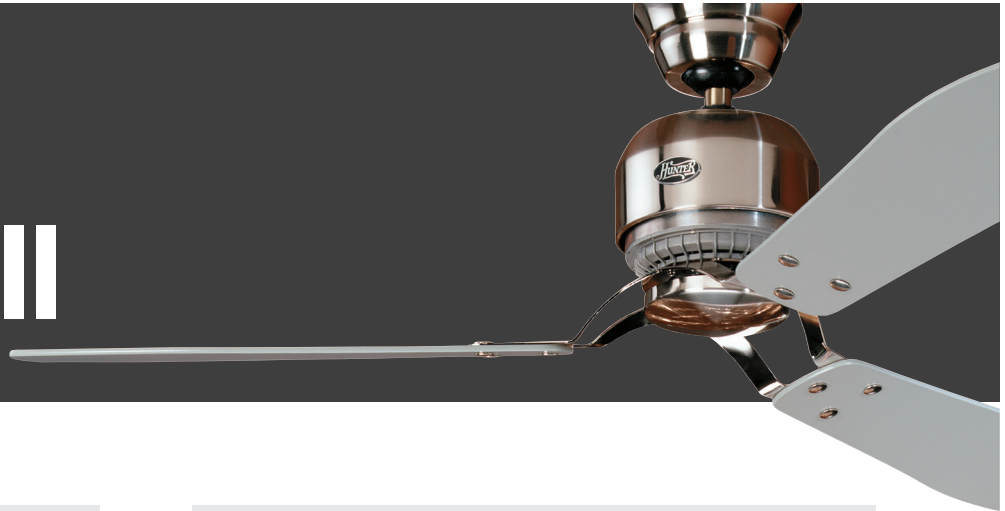

132cm (52") INDUSTRIE II

PRODUCT SPECIFICATION SHEET

Family Name **Industrie II**

Model #	24542		
EAN Code	0049694245427		
Voltage	240v/50Hz		
Housing Finish	Brushed Chrome		
Blade Finishes	Teak/Grey		
Number of Blades	3		
Blade Material	Plywood		
Light Socket Type	N/A		
Bulbs	N/A		
Motor Size (mm)	172mm x 15mm		
Downrods Included	in	cm	
	3"	7.6	
Net Weight	lbs	kgs	
	15.7	7.1	