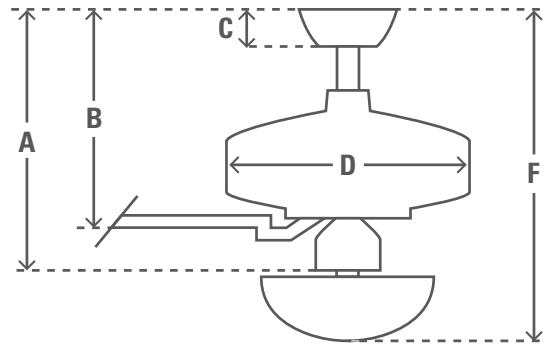

132cm (52") INDUSTRIE II

PRODUCT SPECIFICATION SHEET

Family Name **Industrie II**

Model #	24542		
EAN Code	0049694245427		
Voltage	240v/50Hz		
Housing Finish	Brushed Chrome		
Blade Finishes	Teak/Grey		
Number of Blades	3		
Blade Material	Plywood		
Light Socket Type	N/A		
Bulbs	N/A		
Motor Size (mm)	172mm x 15mm		
Downrods Included	in	cm	
	3"	7.6	
Net Weight	lbs	kgs	
	15.7	7.1	

ENERGY INFORMATION

Airflow (m ³ /s)	2.47
CFM at High	5240
RPM	157
Noise Level	< 46dbA overall < 36dbA motor
Energy Use (W)	65

FAN DIMENSIONS

	in	cm
(A) Ceiling to Bottom of Fan	12.7	32.2
(B) Ceiling to Bottom of Blade	14.4	36.7
(C) Ceiling to Bottom of Canopy	3.4	8.7
(D) Width of Fan Body	7.5	18.9
(F) Ceiling to Bottom of Light	12.7	32.2