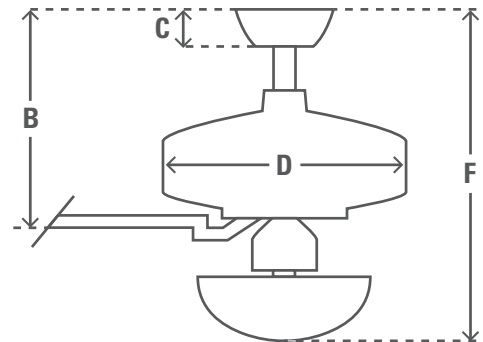

Number of Blades 4

Blade Material Composite

Light Socket Type Two E27 Sockets

Bulbs Not Included

Motor Size (mm) 172mm x 20mm

Downrods Included	in	cm
	4"	10.2
	2"	5.1

Net Weight	lbs	kgs
	23.0	10.4

ENERGY INFORMATION

Airflow (m³/s) 2.50

CFM at High 5290

RPM 175

Noise Level < 46dbA overall
< 36dbA motor

Energy Use (W) 63

FAN DIMENSIONS

	in	cm
(B) Ceiling to Bottom of Blade	11.5	29.3
(C) Ceiling to Bottom of Canopy	2.8	7.1
(D) Width of Fan Body	8.3	21.1
(F) Ceiling to Bottom of Light	16.8	42.8