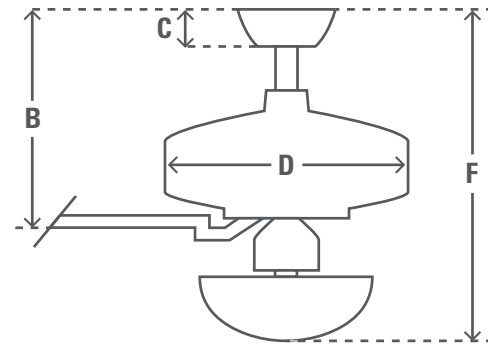

132cm (52") LOKI

PRODUCT SPECIFICATION SHEET

Family Name	Loki		
Model #	50425		
EAN Code	0049694504258		
Voltage	240v/50Hz		
Housing Finish	Matte Black		
Blade Finishes	Light Greyed Oak/Flat Matte Black		
Number of Blades	4		
Blade Material	Composite		
Light Socket Type	Two E27 Sockets		
Bulbs	Not Included		
Motor Size (mm)	172mm x 20mm		
Downrods Included	in	cm	
	4"	10.2	
	2"	5.1	
Net Weight	lbs	kgs	
	23.0	10.4	

ENERGY INFORMATION	
Airflow (m ³ /s)	2.50
CFM at High	5290
RPM	175
Noise Level	< 46dbA overall < 36dbA motor
Energy Use (W)	63
FAN DIMENSIONS	
	in cm
(B) Ceiling to Bottom of Blade	11.5 29.3
(C) Ceiling to Bottom of Canopy	2.8 7.1
(D) Width of Fan Body	8.3 21.1
(F) Ceiling to Bottom of Light	16.8 42.8