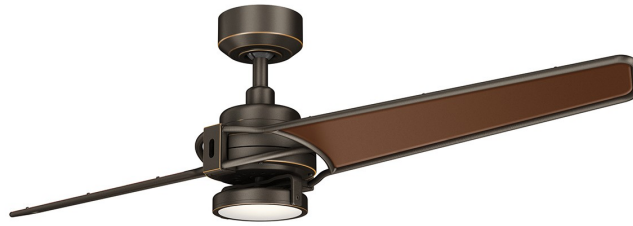

# XETY

SKU: KLF-XETY-56-OZ

## Olde Bronze

KICHLER®

### GENERAL INFORMATION

EAN CODE:	5024005727514
MAX STEM TILT:	30°
DOWNRODS:	1 x 114mm
LOCATION:	Dry
IP RATING:	IP20
GROSS WEIGHT (kg):	10.47
NET WEIGHT (kg):	9.27
WARRANTY:	Limited Lifetime

### BLADE INFORMATION

BLADE FINISHES:	Oil Brushed Bronze
NUMBER OF BLADES:	2
BLADE MATERIAL:	Polycarbonate