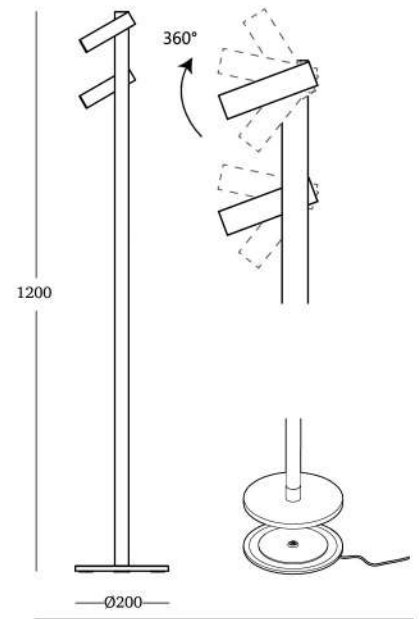

Zoom Twin Floor

329401	White		*
329402	Black		*
329403	Sand		*

* Special Order Colour – available via factory order

LED rechargeable lamp
Touch switch
Dimmable: 5%-100%
IP54 

Materials:

- Aluminium die-casting
- Powder coating painting
- Clear glass