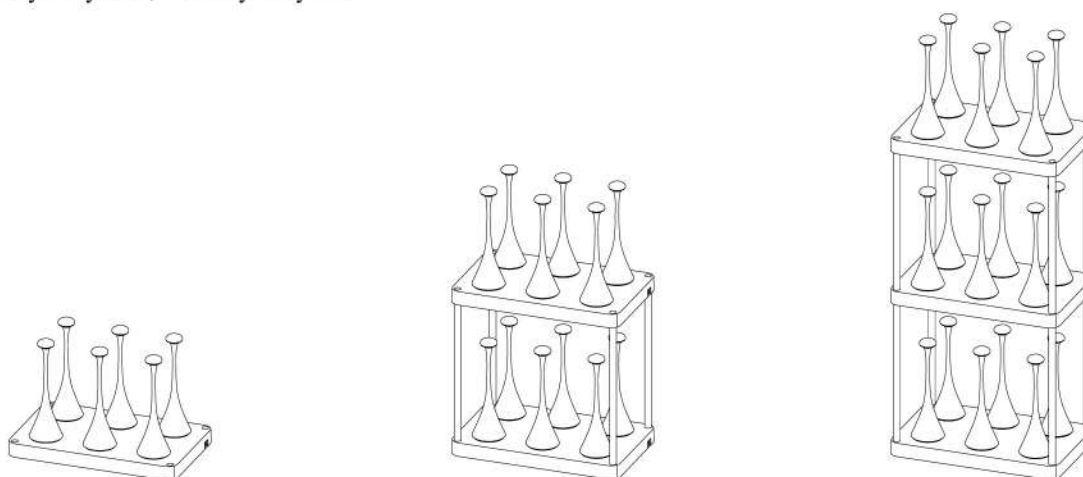

Input: AC 100V-240V ~ 50/60 Hz

Output: DC 5V = 7A

Power: 35W

Warranty : 3 years / Battery : 2 years

Max 3 layers

UBIQUA

CORDLESS LIGHT, LIMITLESS LIFE

ELSTEAD LIGHTING