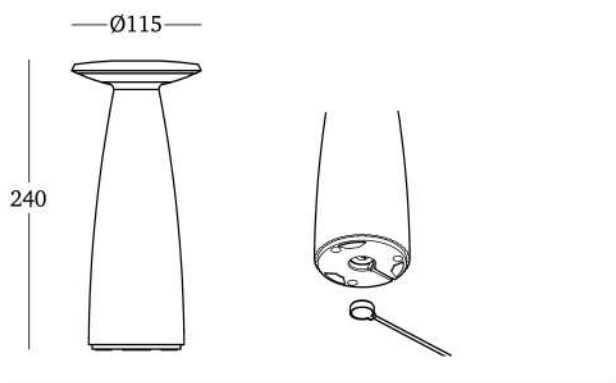

Flora

339101	White	
339103	Sand	
339104	Sage	

LED rechargeable lamp

Touch switch

Dimmable: 5%-100%

IP54

Materials:

- Aluminium die-casting
- Powder coating painting
- Frosted polycarbonate diffuser

Charging time: 5-6h

Working time: 11-12h

Input: DC 5V = 1A (Adapter not included)

Power: 2.2W, 5V

Lithium Battery: 2*2200 mAh

LED: Lumileds 4014

Lumens: 163/173

CCT: 2700k / 3000k

CRI ≥80

Warranty : 3 years / Battery : 2 years