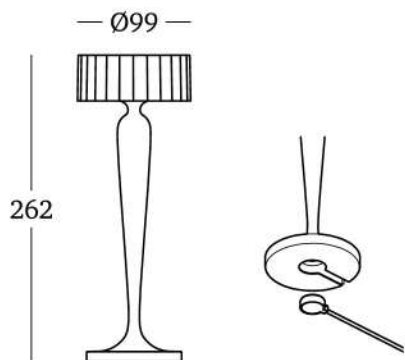

Twiggy

322101	White	*
322103	Sand	
322105	Pink	
322106	Red	*

* Special Order Colour – available via factory order

LED rechargeable lamp

Touch switch

Dimmable: 5%-100%

IP54

Materials:

- Aluminium die-casting
- Powder coating painting
- Frosted polycarbonate diffuser

Charging time: 6-7h

Working time: 11-12h

Input: DC 5V = 1A (Adapter not included)

Power: 2.2W, 5V

Lithium Battery: 2*2200 mAh

LED: Lumileds 4014

Lumens: 178/180

CCT: 2700k / 3000k

CRI ≥80

Warranty : 3 years / Battery : 2 years