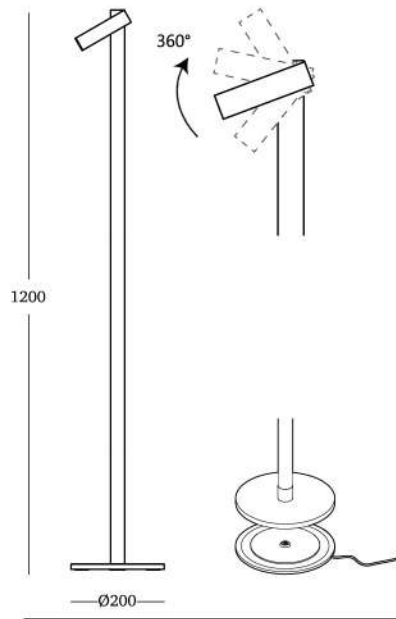

Zoom Floor

329301	White		*
329302	Black		*
329303	Sand		*

* Special Order Colour – available via factory order