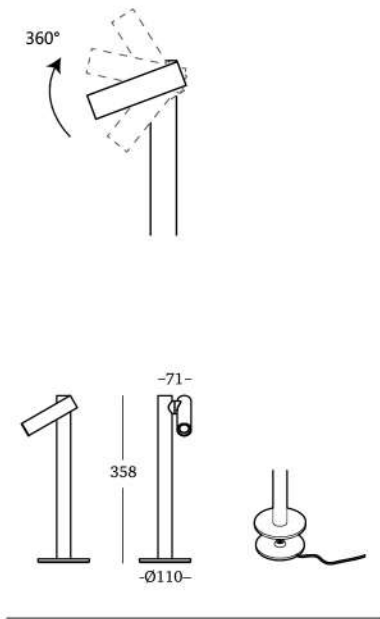

Warranty : 3 years / Battery : 2 years

ZOOM

UBÌQUA

How to manage a firm
and a family of
business

SARAJEVO
57

THE LIVING

THE BOY IN THE ST

Zoom Desk