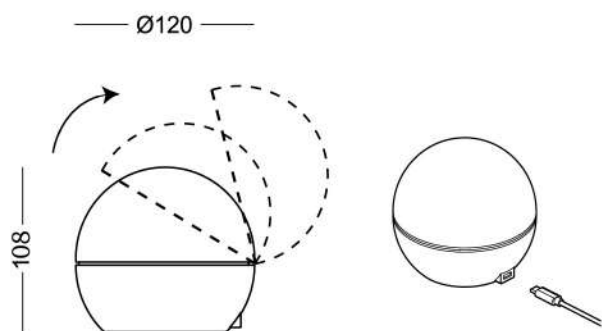

Good Night Indoor accent light

323201	White		*
323202	Black		*
323203	Sand		*
323204	Sage		*
323206	Red		*

* Special Order Colour – available via factory order

LED rechargeable lamp
Mechanical switch
Dimmable: 5%-100%
IP20

Materials:

- Aluminium die-casting
- Powder coating painting
- Opal polycarbonate diffuser

Charging time: 6-7h

Working time: 11-12h

Input: DC 5V = 1A (Adapter not included)

Power: 2.2W, 5V

Lithium Battery: 2*2200 mAh

LED: Lumileds 4014

Lumens: 145

Colour temperature: 3000k

CRI ≥80

Warranty : 3 years / Battery : 2 years