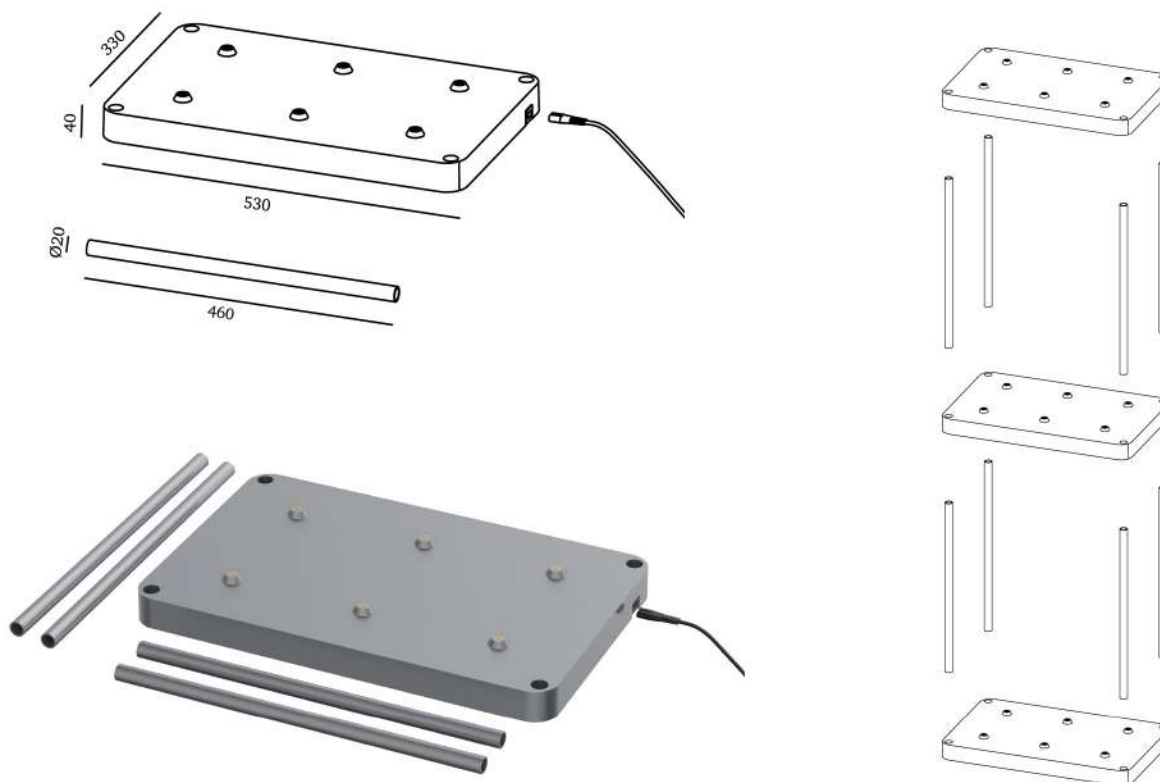

Multiple Charging Station