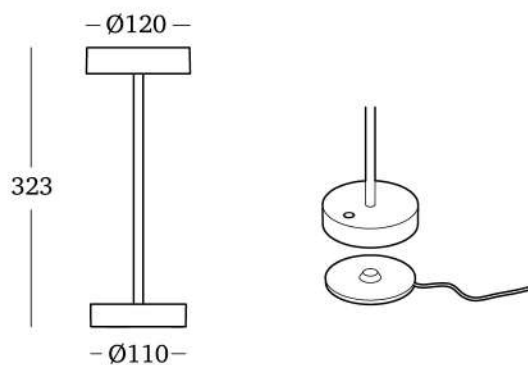

Standy Maxi

321301	White		*
321302	Black		
321303	Sand		*
321304	Sage		*
321332	Matt Chrome		*
321333	Matt Gold		

* Special Order Colour – available via factory order