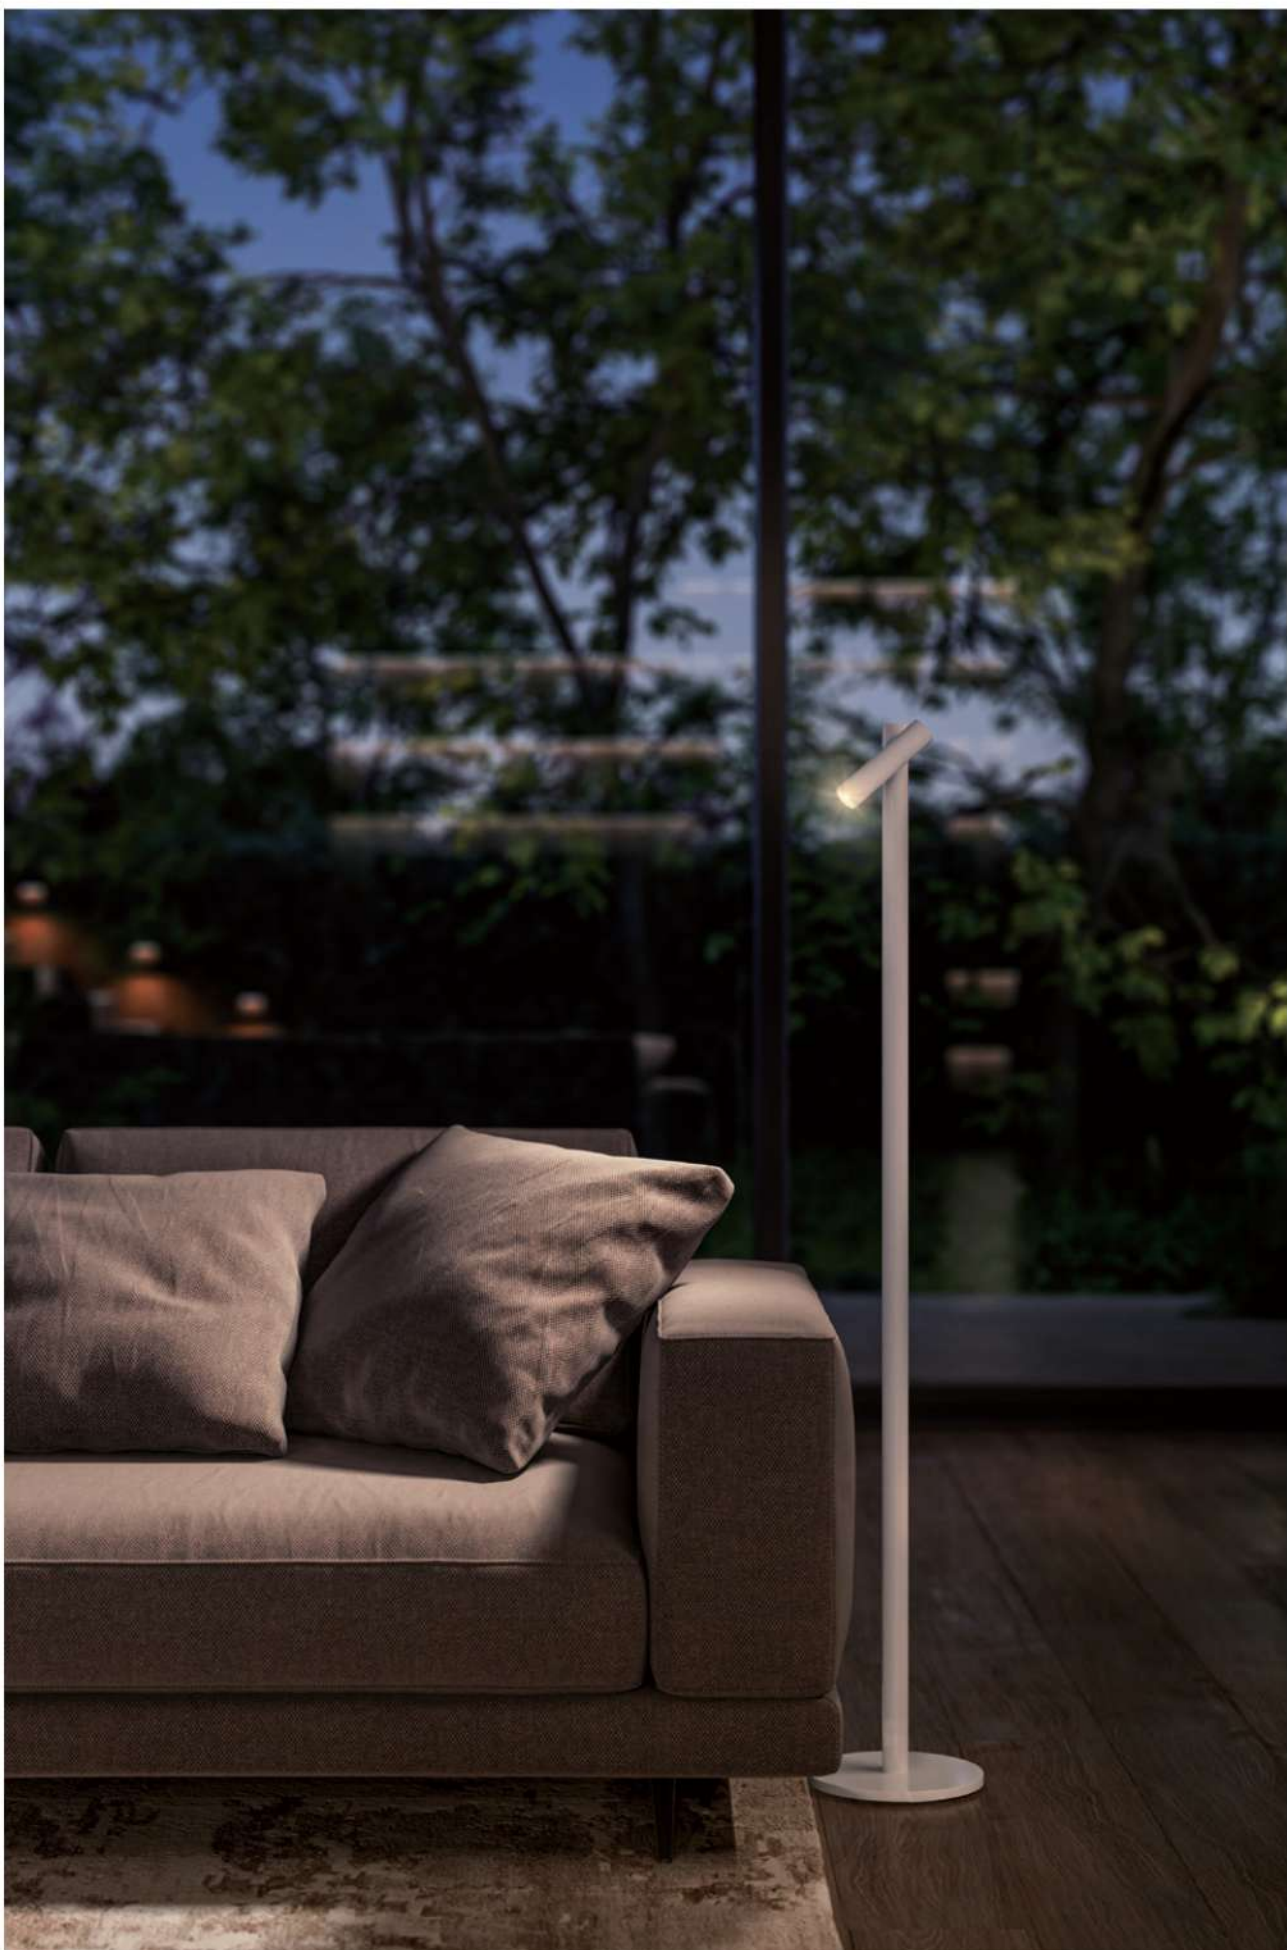

Warranty : 3 years / Battery : 2 years

ZOOM

UBÌQUA

How to manage a firm
and a family of
business

SARAJEVO
57

THE LIVING

THE BOY IN THE ST

Zoom Desk