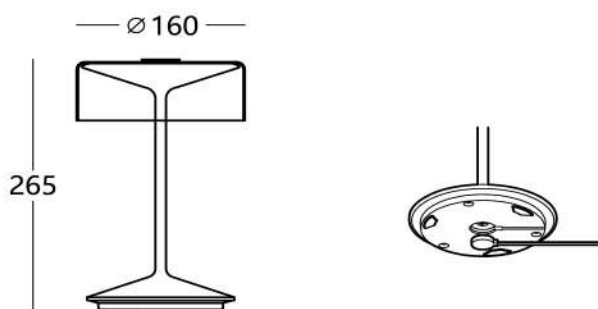

Crystal

332101	White		*
332102	Black		*
332109	Corten		
332131	Matt Bronze		*
332132	Matt Chrome		

* Special Order Colour – available via factory order

LED rechargeable lamp

Touch switch

Dimmable: 5%-100%

IP54

Materials:

- Aluminium die-casting
- Powder coating painting
- Smoky glass
- Frosted polycarbonate diffuser

Charging time: 6-8h

Working time: 11h

Input: DC 5V = 1A (Adapter not included)

Power: 2.2W, 5V

Lithium Battery: 2*2200 mAh

LED: Lumileds 4014

Lumens: 160/173

CCT: 2700k / 3000k

CRI ≥80

Warranty : 3 years / Battery : 2 years