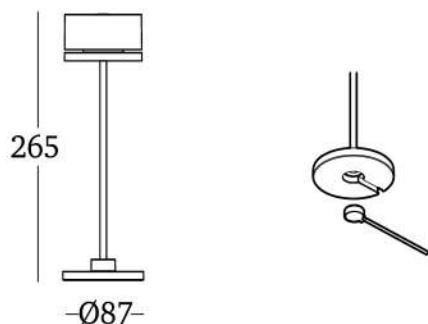

Duplo

322301	White	
322302	Black	
322303	Sand	*
322304	Sage	*
322306	Red	*
322309	Corten	*

* Special Order Colour – available via factory order

LED rechargeable lamp

Touch switch

Dimmable: 5%-100%

IP54

Materials:

- Aluminium die-casting
- Powder coating painting
- Frosted polycarbonate diffuser

Charging time: 4-5h

Working time: 7-8h

Input: DC 5V --- 1A (Adapter not included)

Power 2.2W, 5V

Lithium Battery: 1*3000 mAh

LED: Lumileds 4014

Lumens: 181/187

CCT: 2700k / 3000k

CRI ≥ 80

Warranty : 3 years / Battery : 2 years