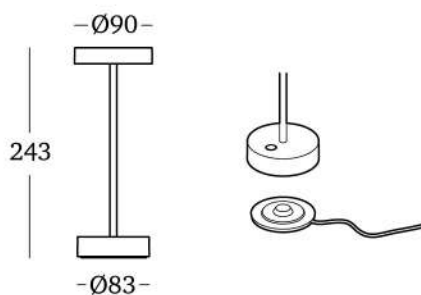

Standy Mini

321401	White		*
321402	Black		*
321403	Sand		*
321404	Sage		*
321432	Matt Chrome		*
321433	Matt Gold		*

* Special Order Colour – available via factory order

LED rechargeable lamp
Touch switch
Dimmable: 5%-100%
IP54 